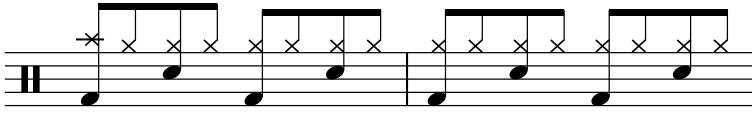

I WON'T BACK DOWN