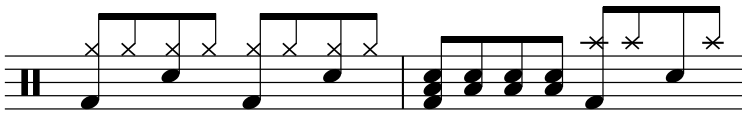

VERSE 2

Well I know what's right