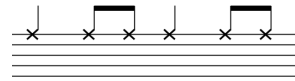

4 *ooh-ooh, some things...*